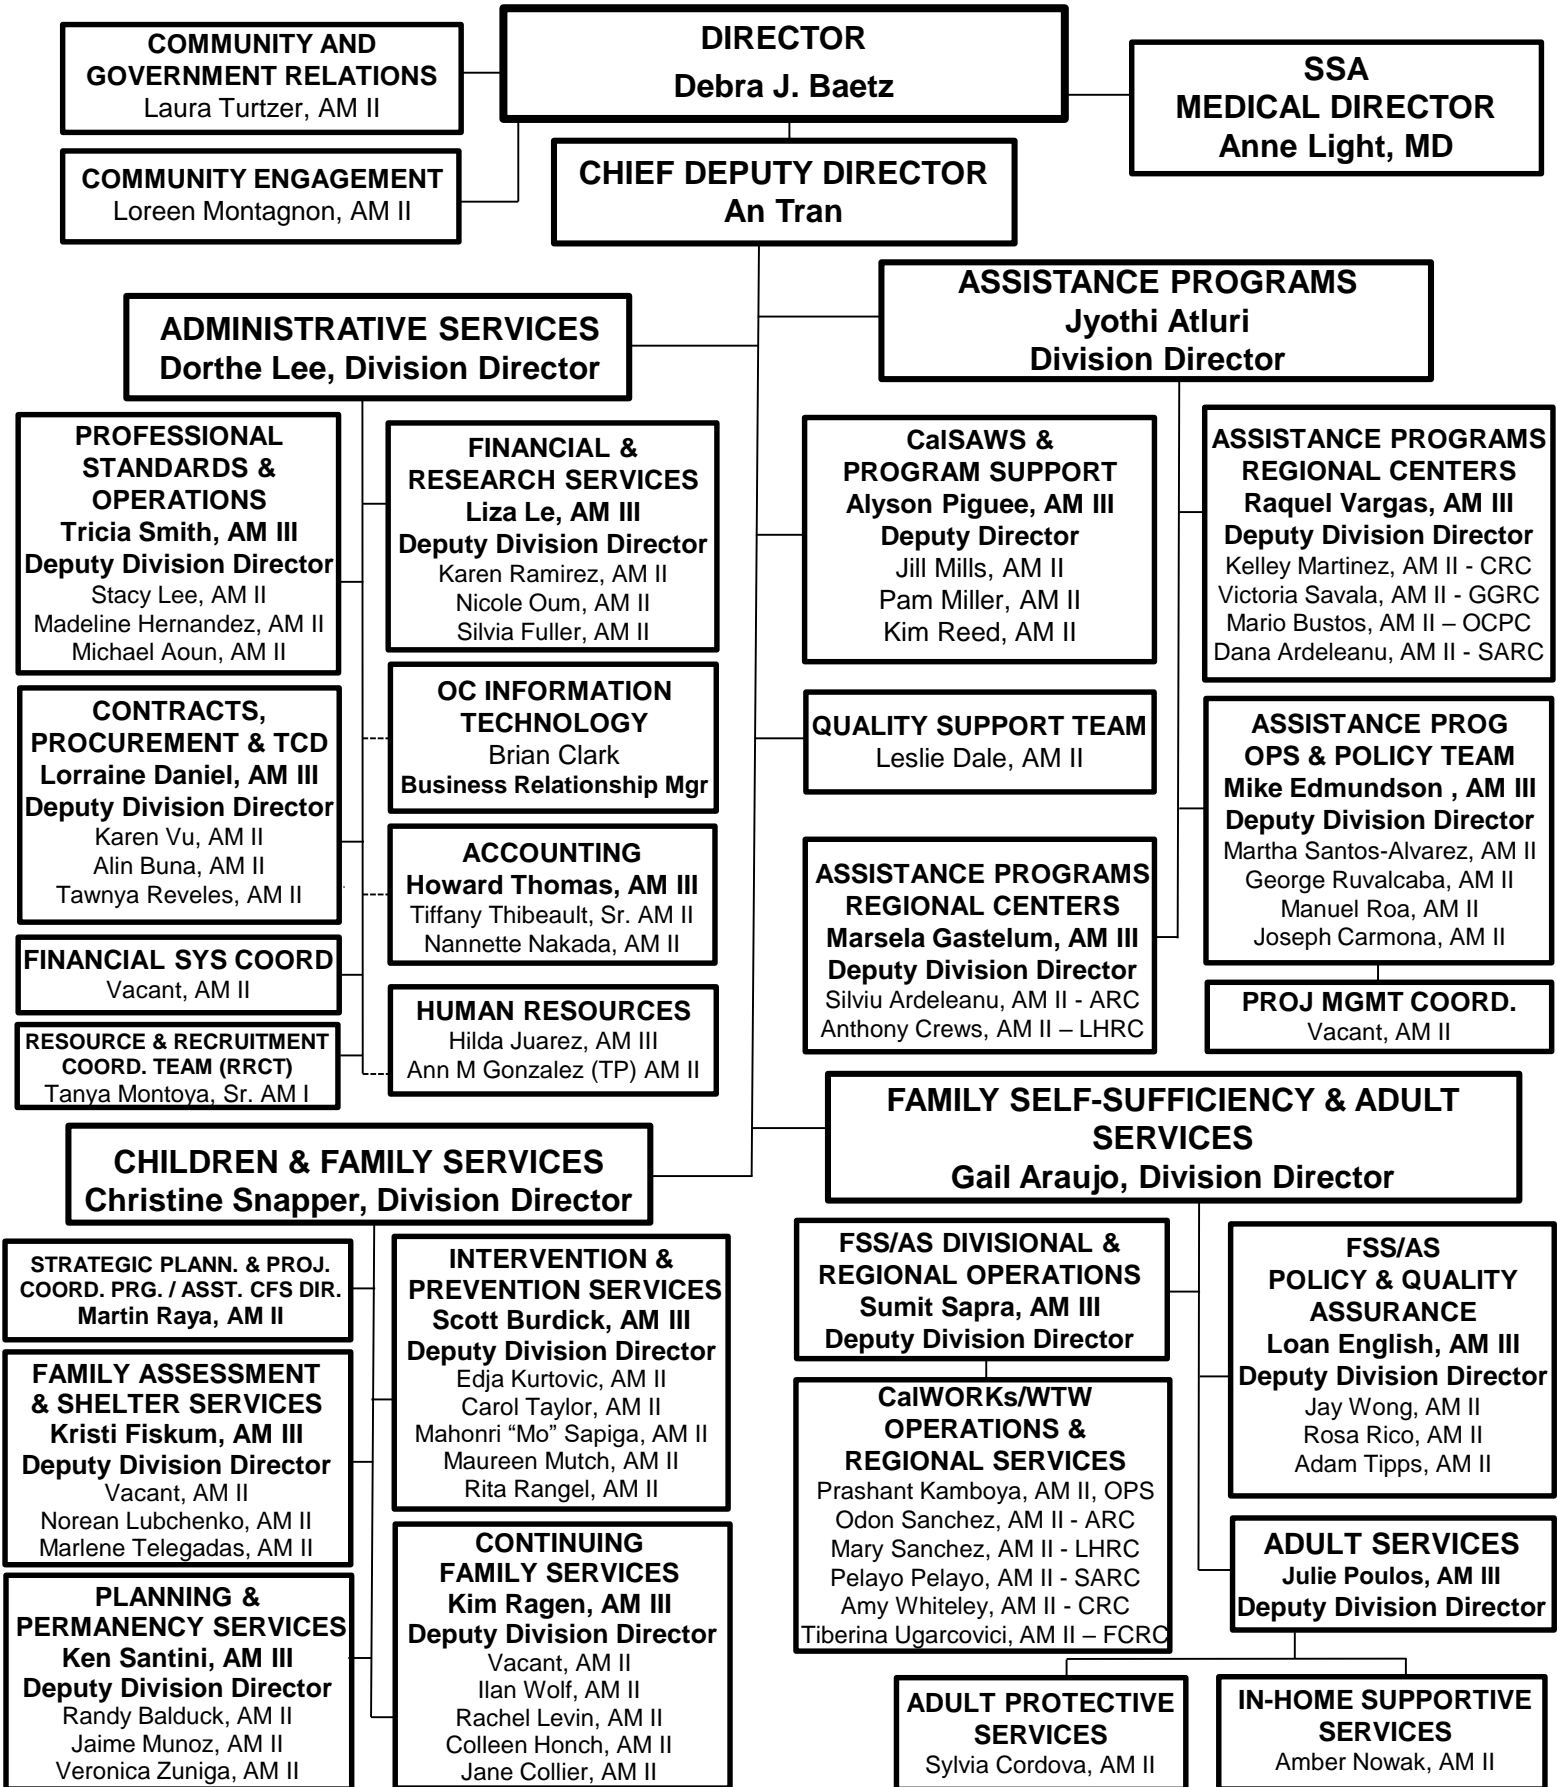

Organizational Chart

SSA DIRECTOR

SSA CHIEF DEPUTY DIRECTOR

SSA ADMINISTRATIVE SERVICES DIVISION

(Sr. = Team Leader)

SSA ASSISTANCE PROGRAMS DIVISION

SSA CHILDREN AND FAMILY SERVICES DIVISION

SSA FAMILY SELF-SUFFICIENCY & ADULT SERVICES DIVISION