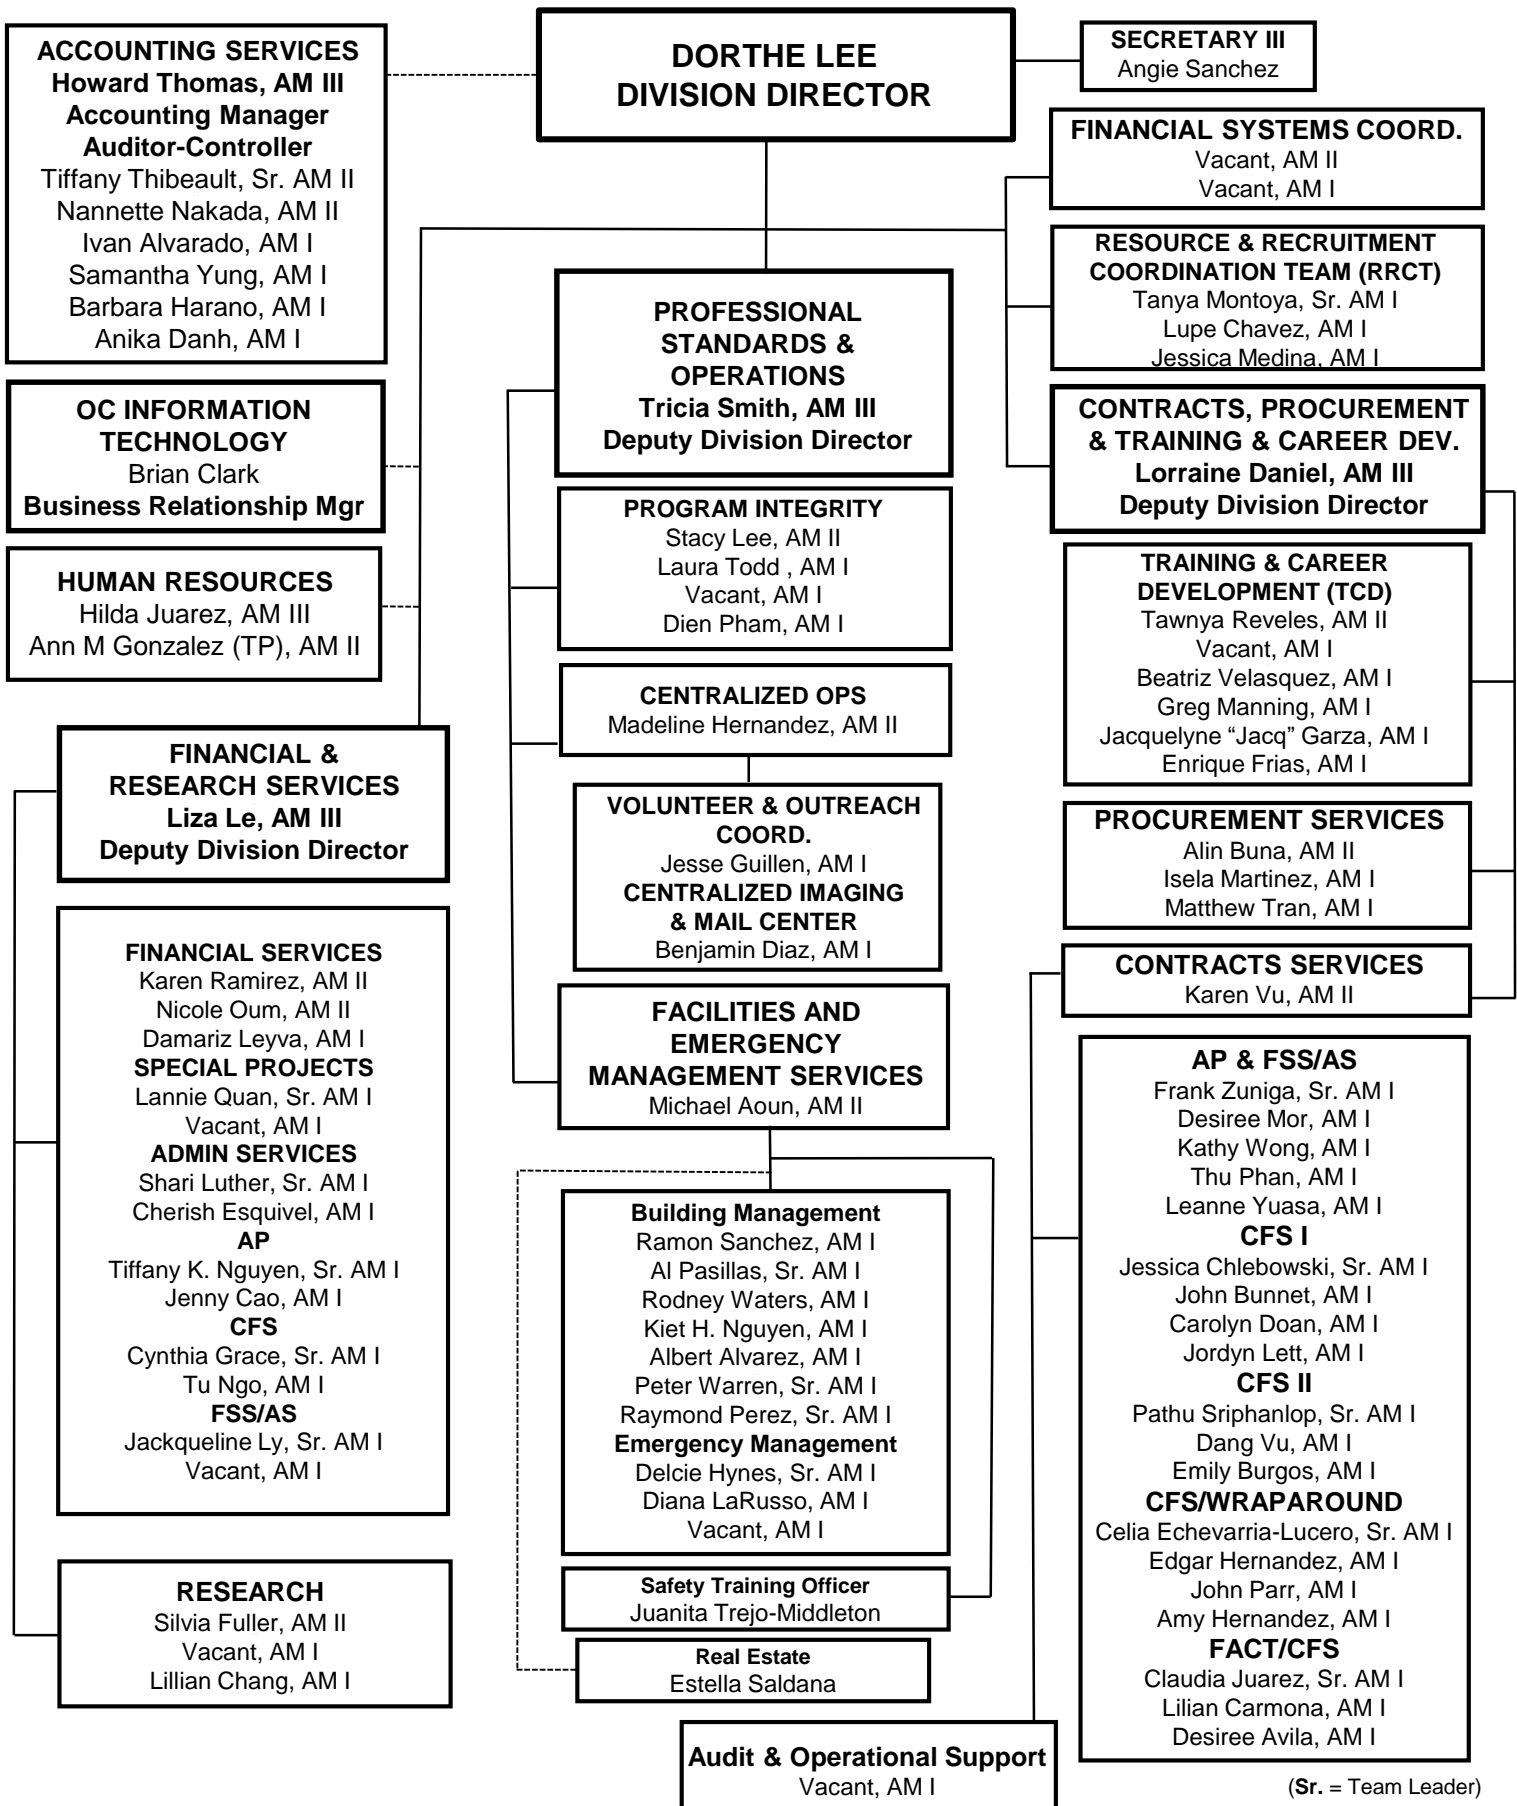

Organizational Chart

SSA DIRECTOR

SSA CHIEF DEPUTY DIRECTOR

SSA ADMINISTRATIVE SERVICES DIVISION

(Sr. = Team Leader)

SSA ASSISTANCE PROGRAMS DIVISION

SSA CHILDREN AND FAMILY SERVICES DIVISION

SSA FAMILY SELF-SUFFICIENCY & ADULT SERVICES DIVISION