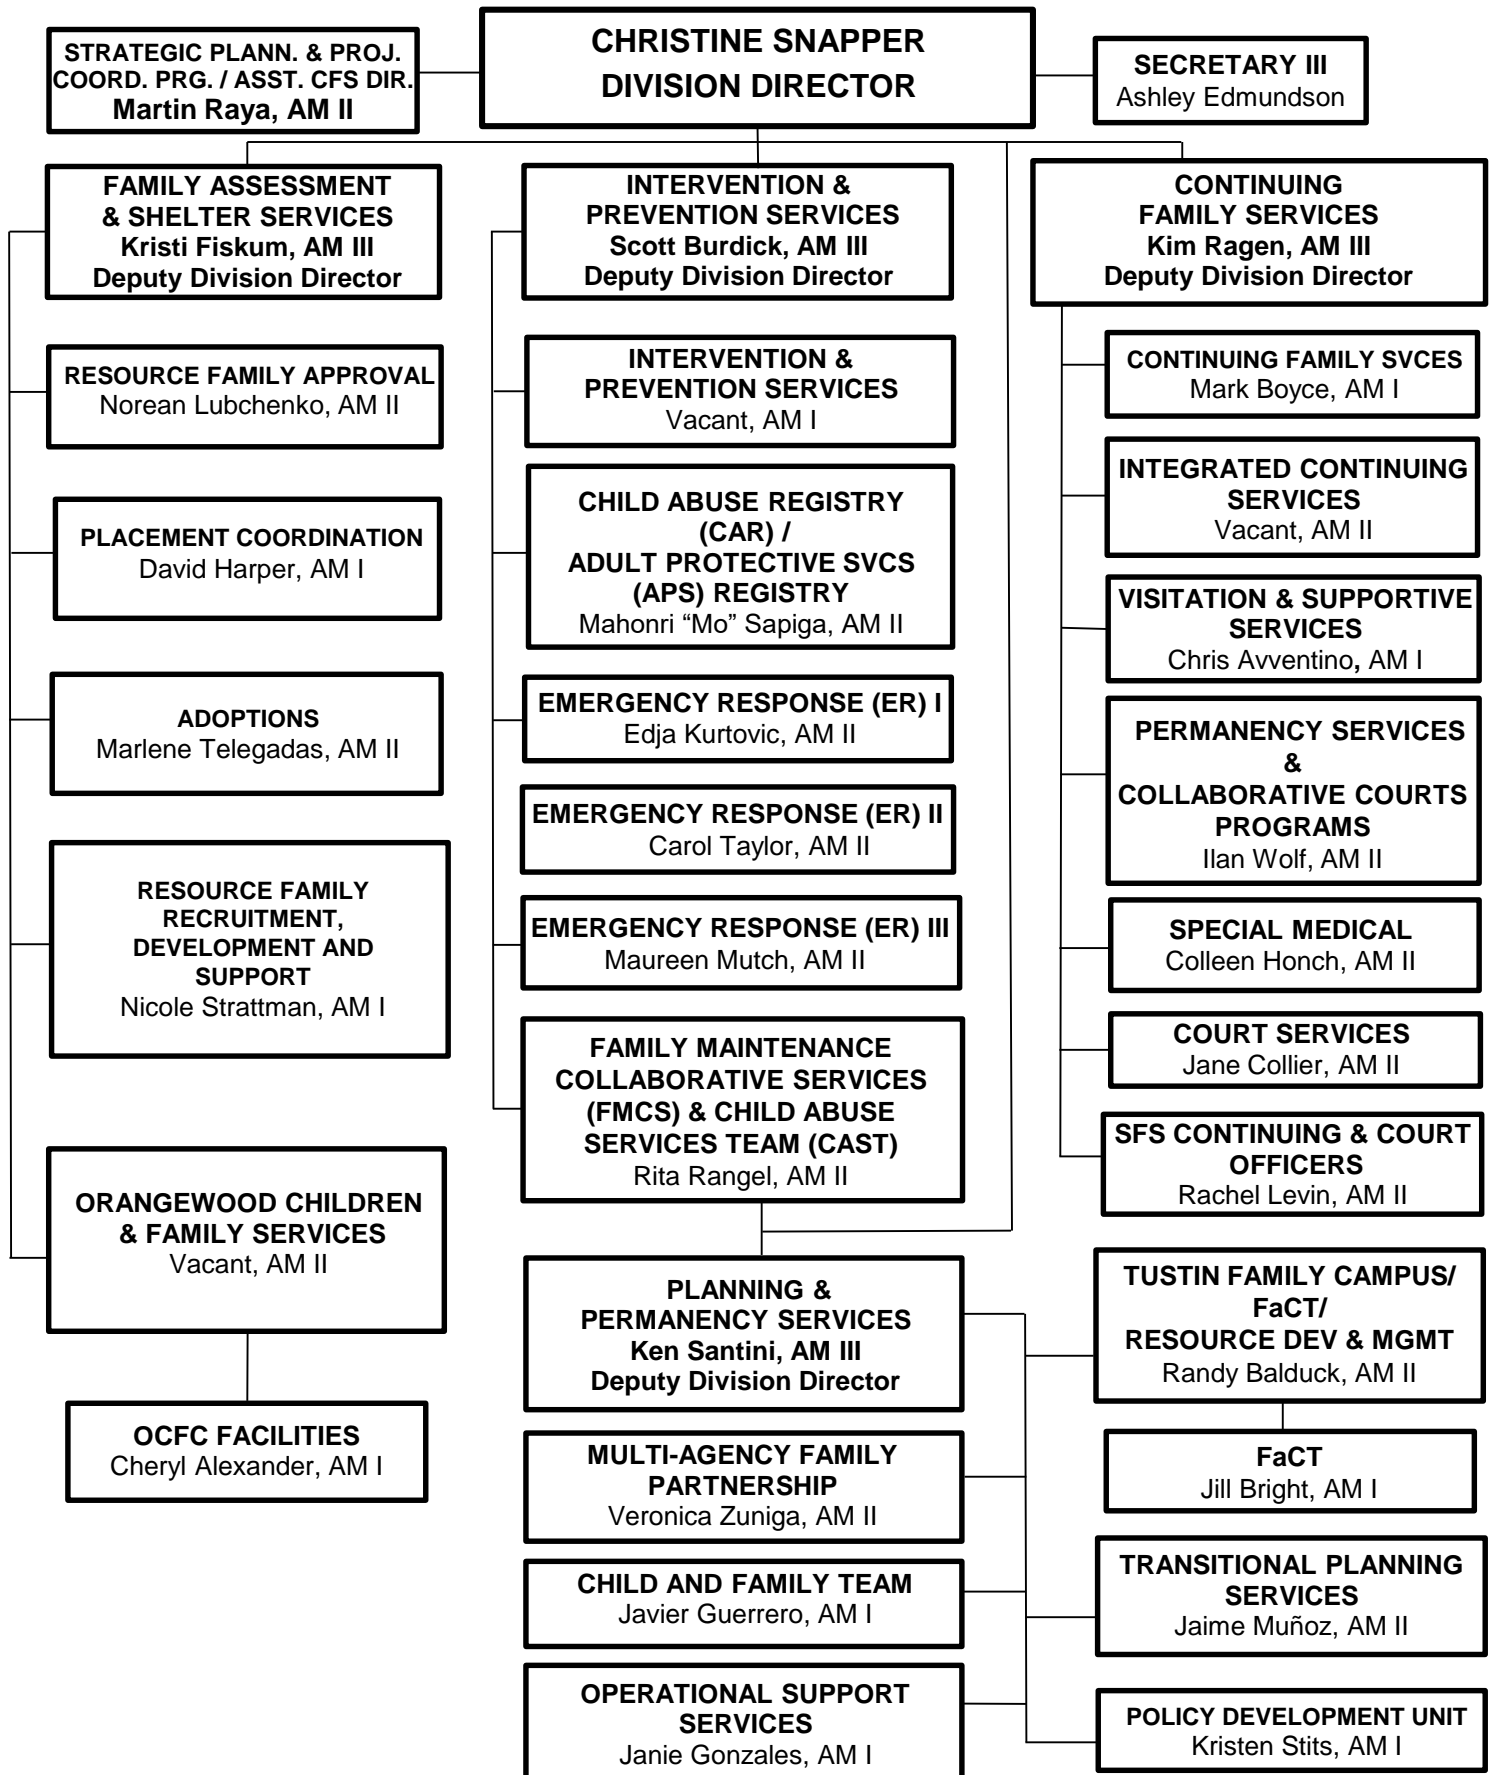

Organizational Chart

SSA DIRECTOR

SSA CHIEF DEPUTY DIRECTOR

SSA ADMINISTRATIVE SERVICES DIVISION

(Sr. = Team Leader)

SSA ASSISTANCE PROGRAMS DIVISION

SSA CHILDREN AND FAMILY SERVICES DIVISION

SSA FAMILY SELF-SUFFICIENCY & ADULT SERVICES DIVISION