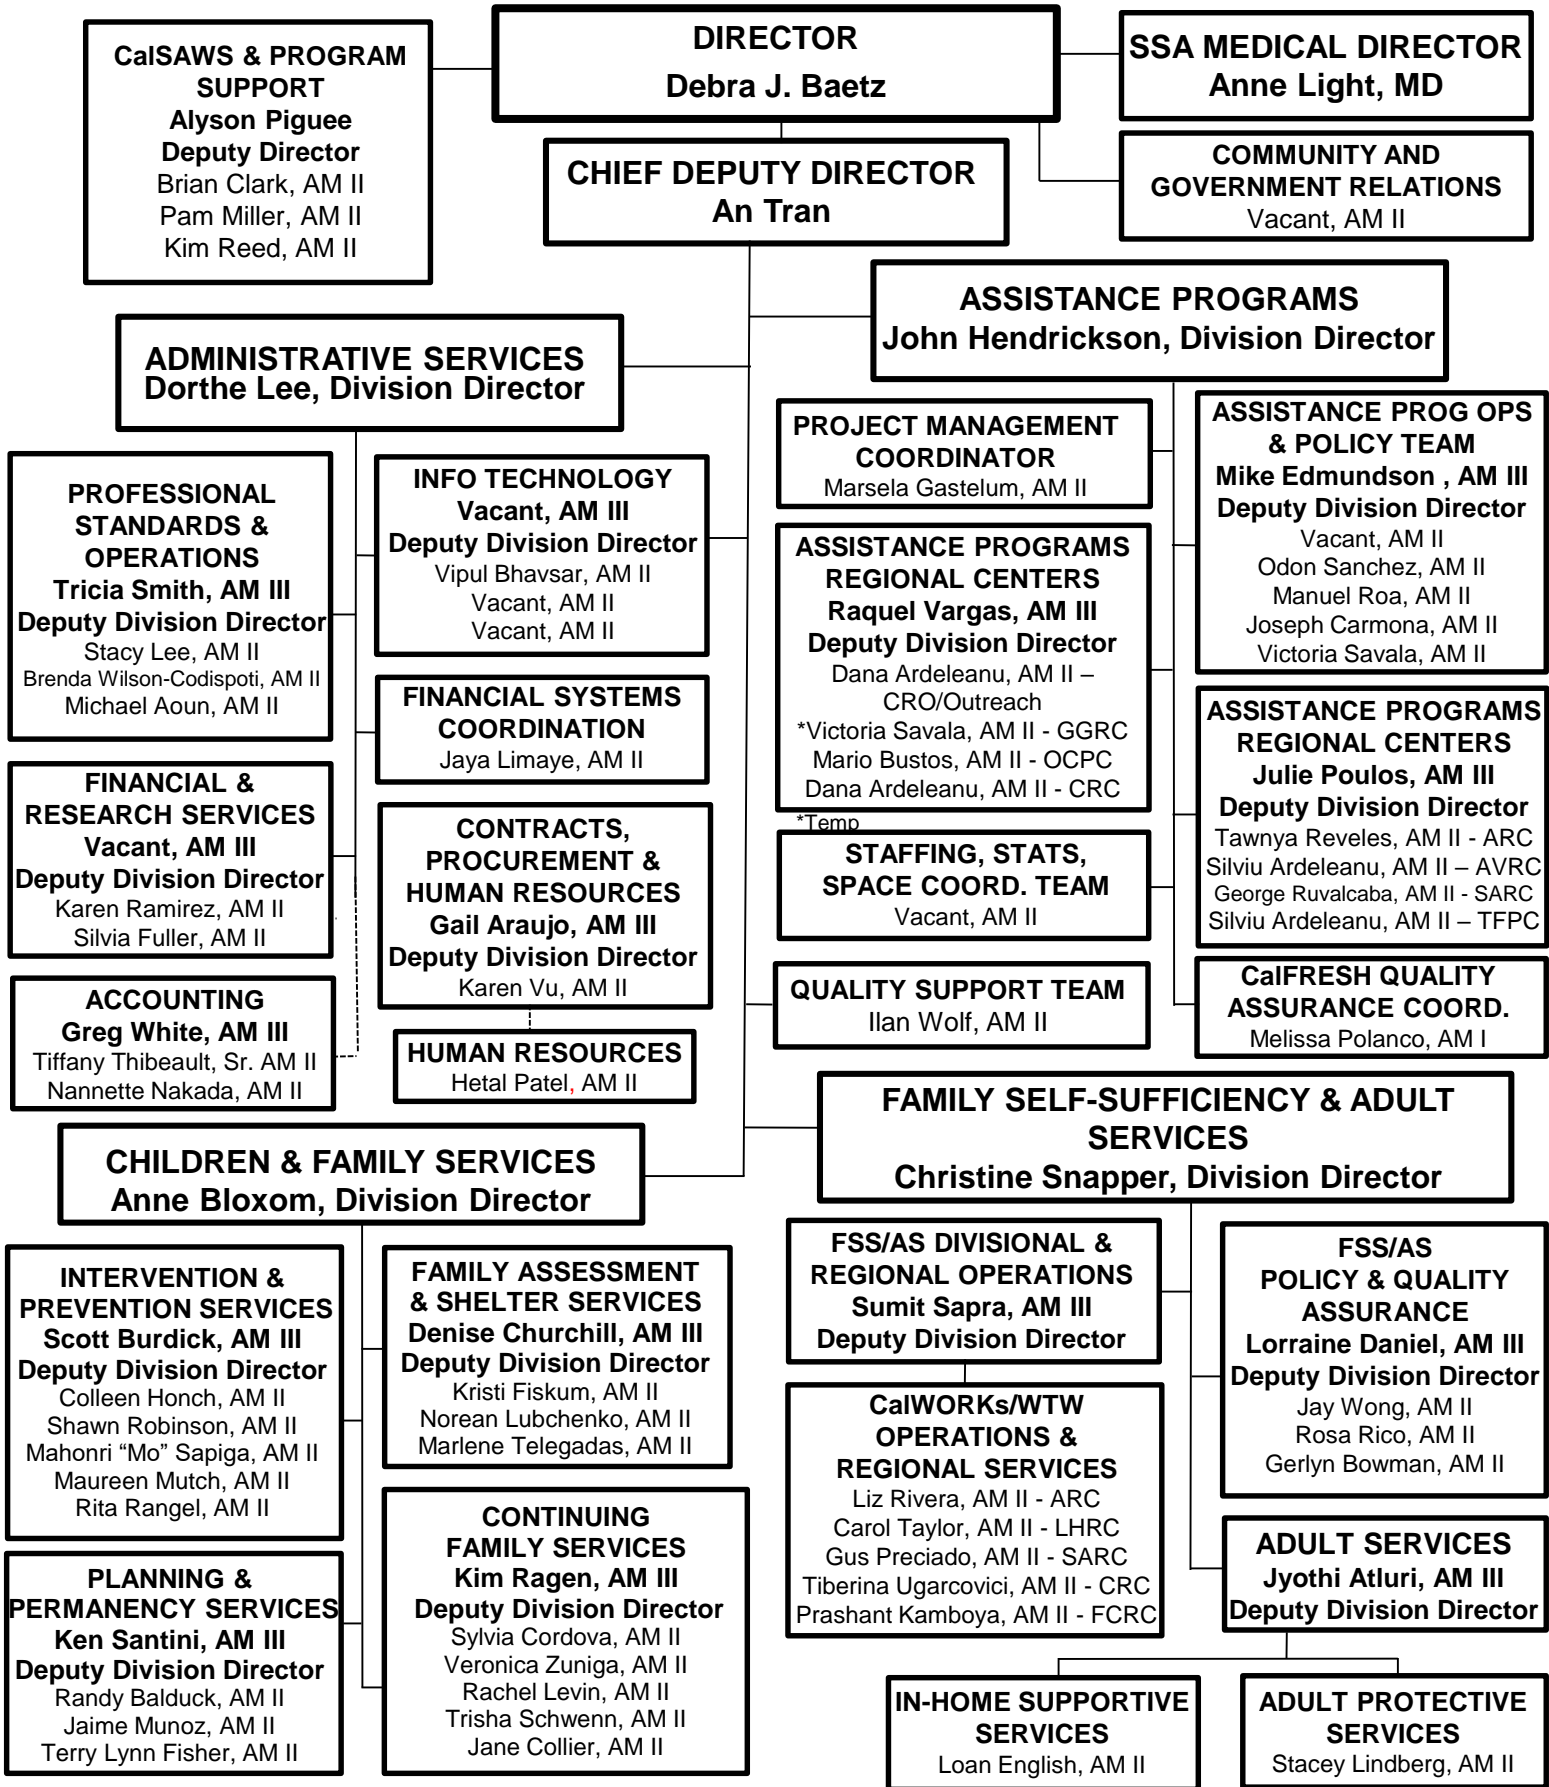

Organizational Chart

SSA DIRECTOR

SSA CHIEF DEPUTY DIRECTOR

SSA ADMINISTRATIVE SERVICES DIVISION

(Sr. = Team Leader)

SSA ASSISTANCE PROGRAMS DIVISION

SSA CHILDREN AND FAMILY SERVICES DIVISION

SSA FAMILY SELF-SUFFICIENCY & ADULT SERVICES DIVISION