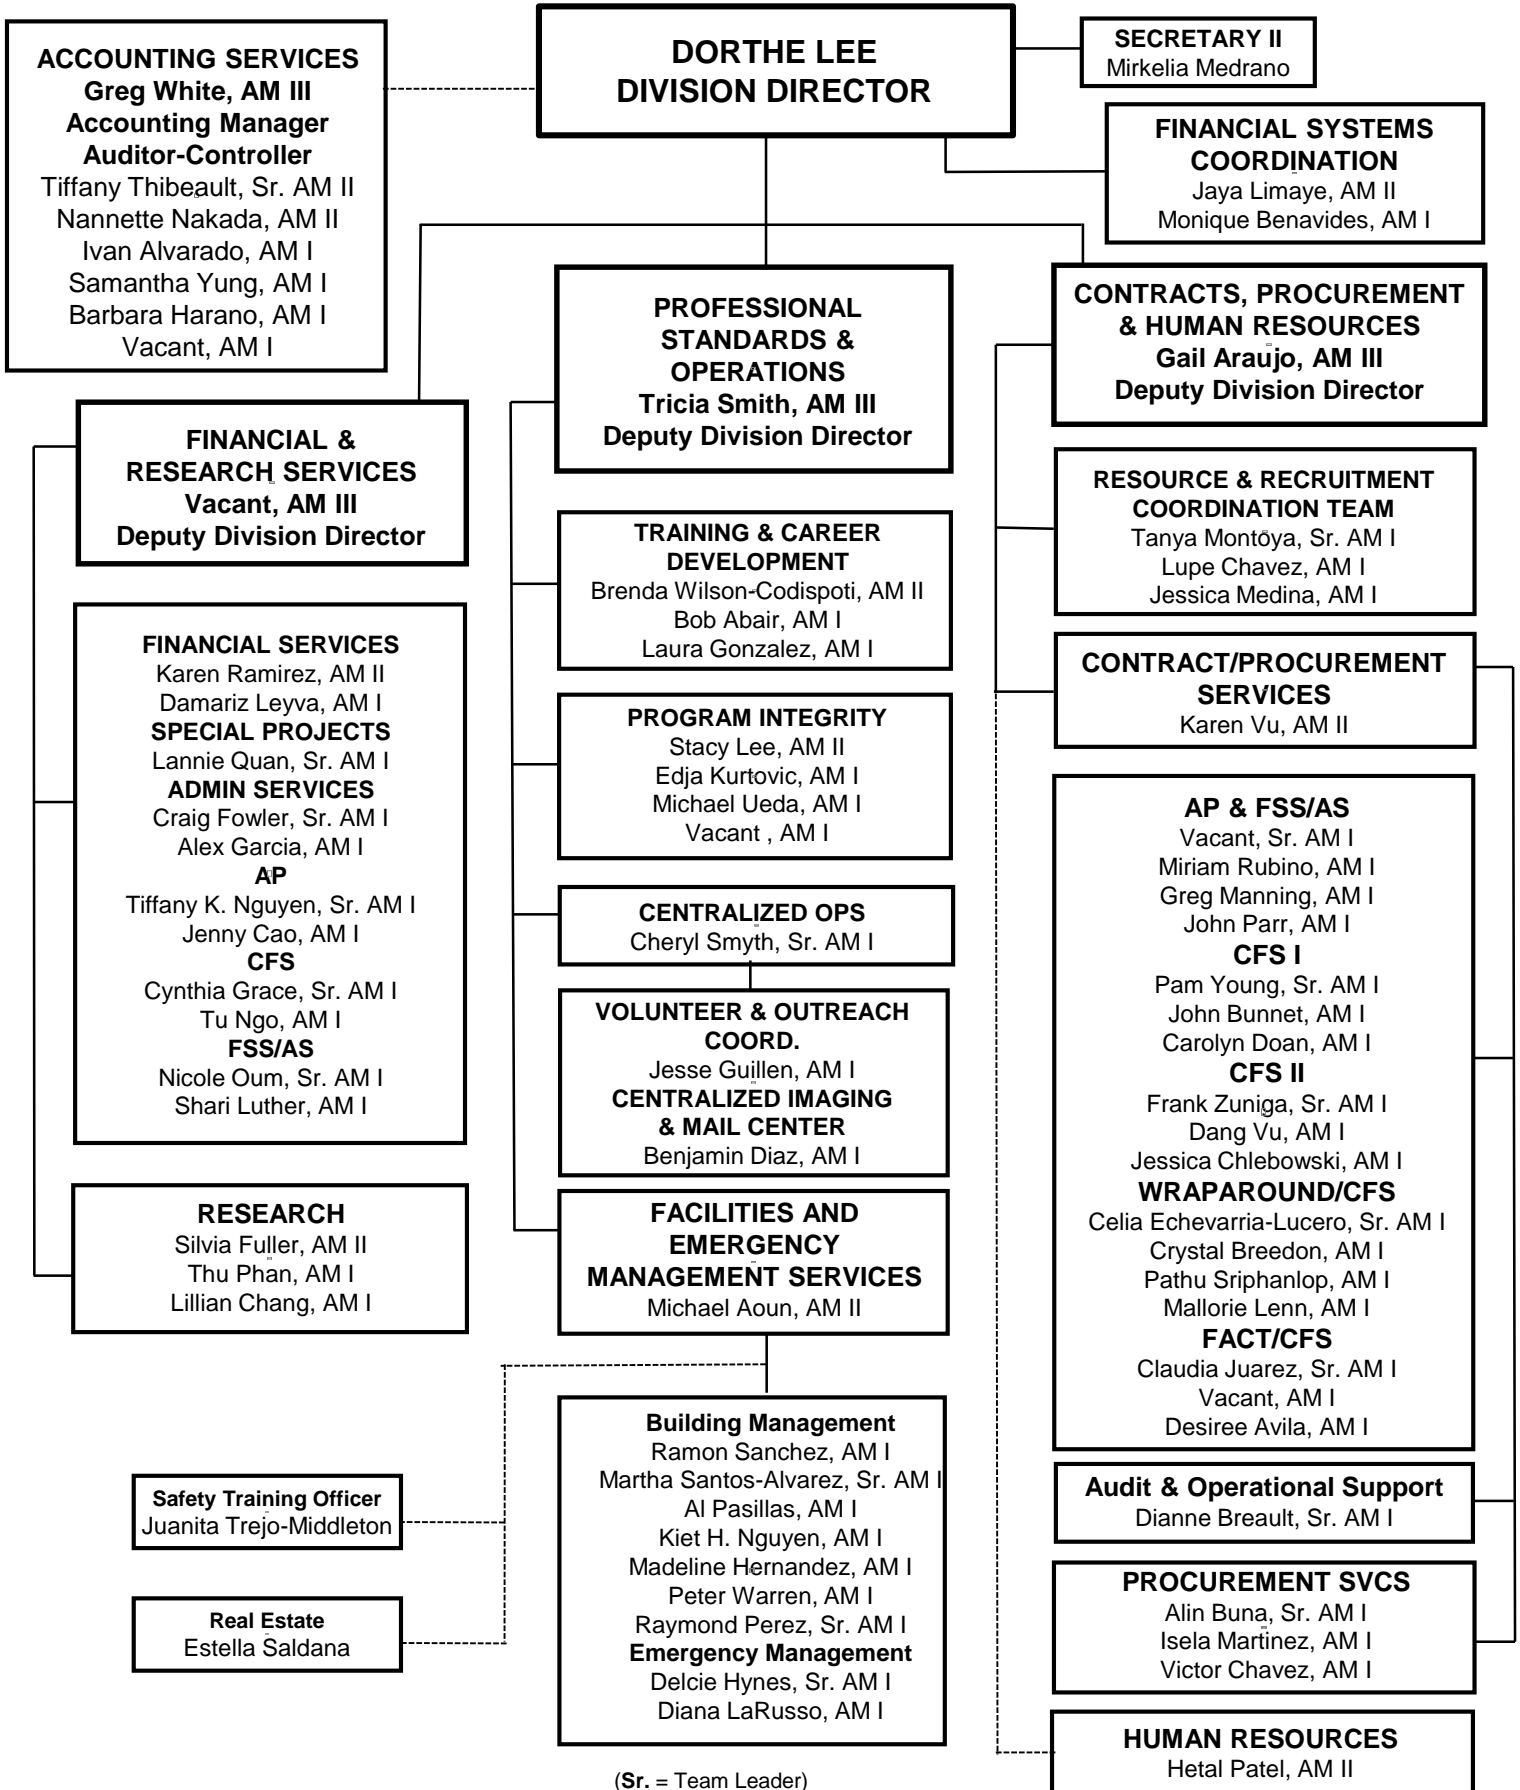

Organizational Chart

SSA DIRECTOR

SSA CHIEF DEPUTY DIRECTOR

SSA ADMINISTRATIVE SERVICES DIVISION

(Sr. = Team Leader)

SSA ASSISTANCE PROGRAMS DIVISION

SSA CHILDREN AND FAMILY SERVICES DIVISION

SSA FAMILY SELF-SUFFICIENCY & ADULT SERVICES DIVISION